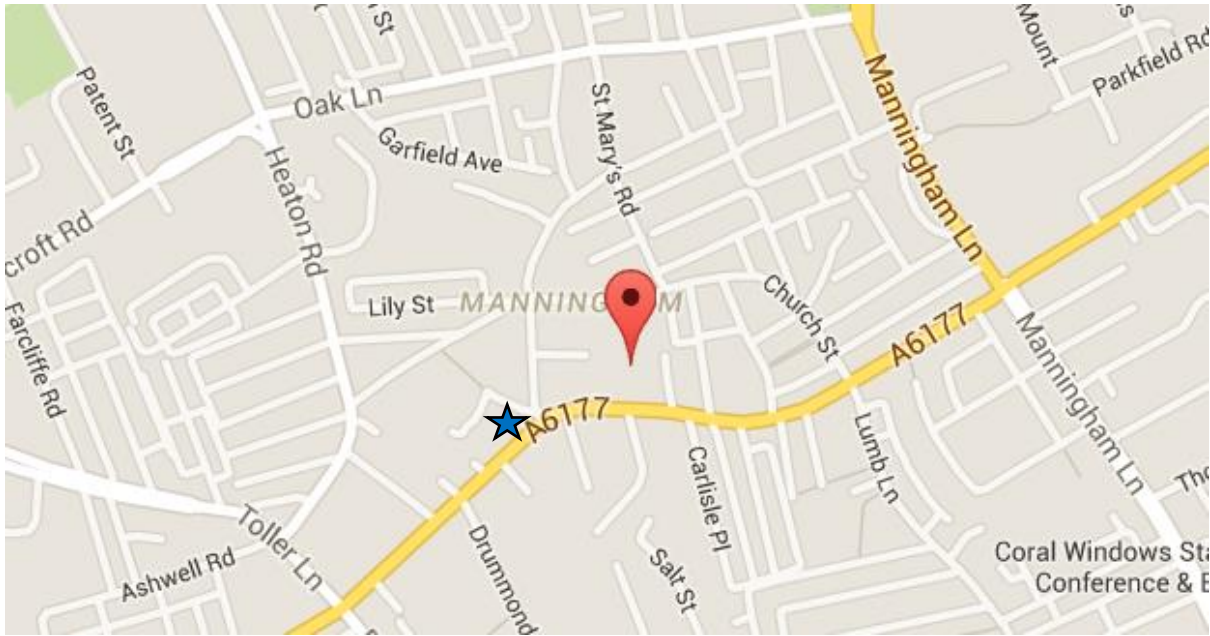

How to find the PFBA

Unit 73, Carlisle Business Centre, Carlisle Road, Bradford, BD8 8BD

<https://www.google.co.uk/maps/place/Carlisle+Rd,+Bradford,+West+Yorkshire+BD8+8BD/@53.8067439,-1.7718812,15.15z/data=!4m2!3m1!1s0x487be6a93aa4ad11:0xaedbf3ff522ffbe>

BY ROAD: Follow the Ring Road (A6177), as shown, look out for the red brick Marlborough building ★ and take the turning on that side of the road, into Conduit Street. Take the second turning on the right, Church Street, and the Carlisle Business Centre car park is on the right. There is more parking available on the surrounding streets, but this is the main car park for the building.

BY BUS:

The map shows the bus services that are closest to the Carlisle Business Centre. (take no notice of service 99, this only operates twice a day!) We recommend that you check times before you set out, and this can be done on the link below, or by telephoning 0113 245 7676.

<http://www.wymetro.com/BusTravel/bustimetables/>

BY TRAIN: The closest railway station is Bradford Forster Square, and Bradford Interchange is slightly further away. They are 1 mile and 1 ½ miles away respectively. Taxis can be found outside both stations, or, if walking from the station, follow Manningham Lane until the traffic lights where you turn left and follow Marlborough Road, then Carlisle Road which is straight ahead.