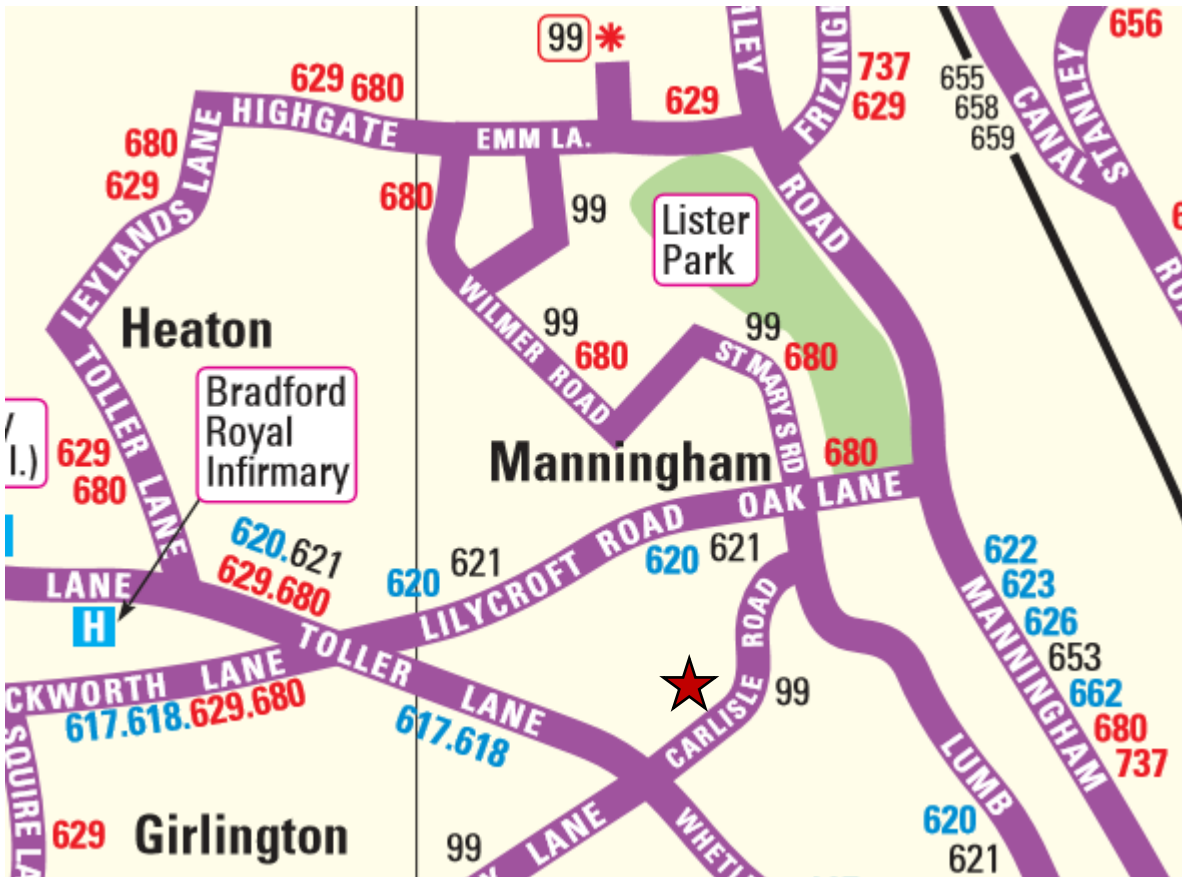

How to find the PFBA

Unit 73, Carlisle Business Centre, Carlisle Road, Bradford, BD8 8BD

<https://www.google.co.uk/maps/place/Carlisle+Rd,+Bradford,+West+Yorkshire+BD8+8BD/@53.8067439,-1.7718812,15.15z/data=!4m2!3m1!1s0x487be6a93aa4ad11:0xaedbf3ff522ffbe>

BY ROAD: Follow the Ring Road (A6177), as shown, look out for the red brick Marlborough building ★ and take the turning on that side of the road, into Conduit Street. Take the second turning on the right, Church Street, and the Carlisle Business Centre car park is on the right. There is more parking available on the surrounding streets, but this is the main car park for the building.

BY BUS:

The map shows the bus services that are closest to the Carlisle Business Centre. (take no notice of service 99, this only operates twice a day!) We recommend that you check times before you set out, and this can be done on the link below, or by telephoning 0113 245 7676.

<http://www.wymetro.com/BusTravel/bustimetables/>

BY TRAIN: The closest railway station is Bradford Forster Square, and Bradford Interchange is slightly further away. They are 1 mile and 1 ½ miles away respectively. Taxis can be found outside both stations, or, if walking from the station, follow Manningham Lane until the traffic lights where you turn left and follow Marlborough Road, then Carlisle Road which is straight ahead.