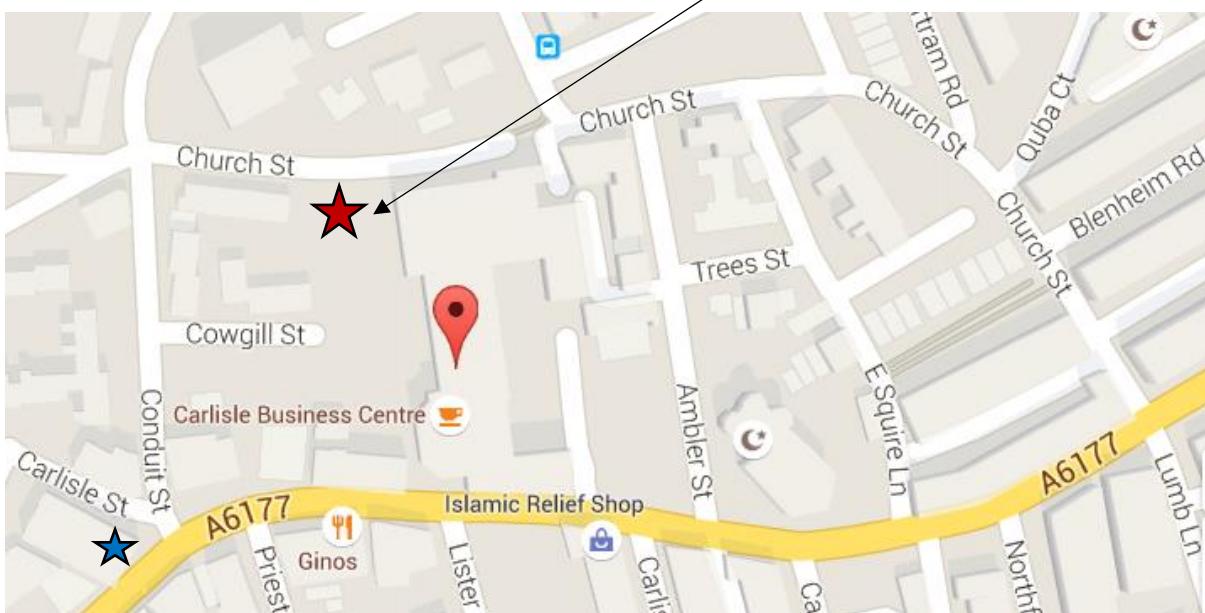

How to find the PFBA

Unit 73, Carlisle Business Centre, Carlisle Road, Bradford, BD8 8BD

<https://www.google.co.uk/maps/place/Carlisle+Rd,+Bradford,+West+Yorkshire+BD8+8BD/@53.8067439,-1.7718812,15.15z/data=!4m2!3m1!1s0x487be6a93aa4ad11:0xaedbf3ff522ffbe>

BY ROAD: Follow the Ring Road (A6177), as shown, look out for the red brick Marlborough building ★ and take the turning on that side of the road, into Conduit Street. Take the second turning on the right, Church Street, and the Carlisle Business Centre car park is on the right. There is more parking available on the surrounding streets, but this is the main car park for the building.

BY BUS:

The map shows the bus services that are closest to the Carlisle Business Centre. (take no notice of service 99, this only operates twice a day!) We recommend that you check times before you set out, and this can be done on the link below, or by telephoning 0113 245 7676.

<http://www.wymetro.com/BusTravel/bustimetables/>

BY TRAIN: The closest railway station is Bradford Forster Square, and Bradford Interchange is slightly further away. They are 1 mile and 1 ½ miles away respectively. Taxis can be found outside both stations, or, if walking from the station, follow Manningham Lane until the traffic lights where you turn left and follow Marlborough Road, then Carlisle Road which is straight ahead.